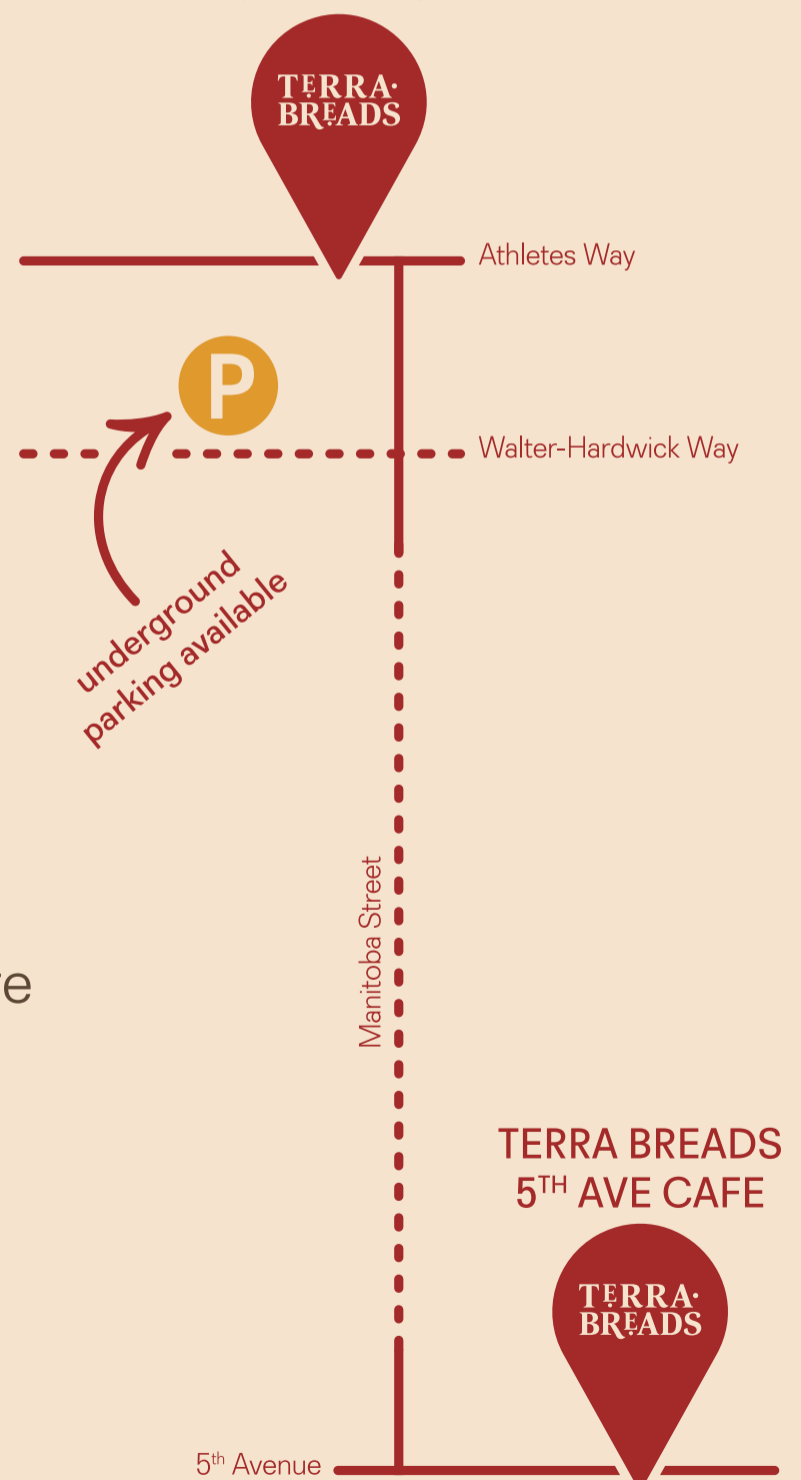

### OLYMPIC VILLAGE

BAKERY/CAFE

- ▶ A few blocks North of our 5<sup>th</sup> Avenue Cafe
- ▶ Open daily 7:30am - 5pm

### GRANVILLE ISLAND

BAKERY

- ▶ In the Granville Island Public Market
- ▶ Open daily 8:30am - 6pm

A selection of our breads and granolas are also available at your local grocery store.

Thank you for your support!

TERRA BREADS  
OLYMPIC VILLAGE  
1605 Manitoba Street

**TERRA  
BREADS**

@TerraBreads  
terrabreads.com